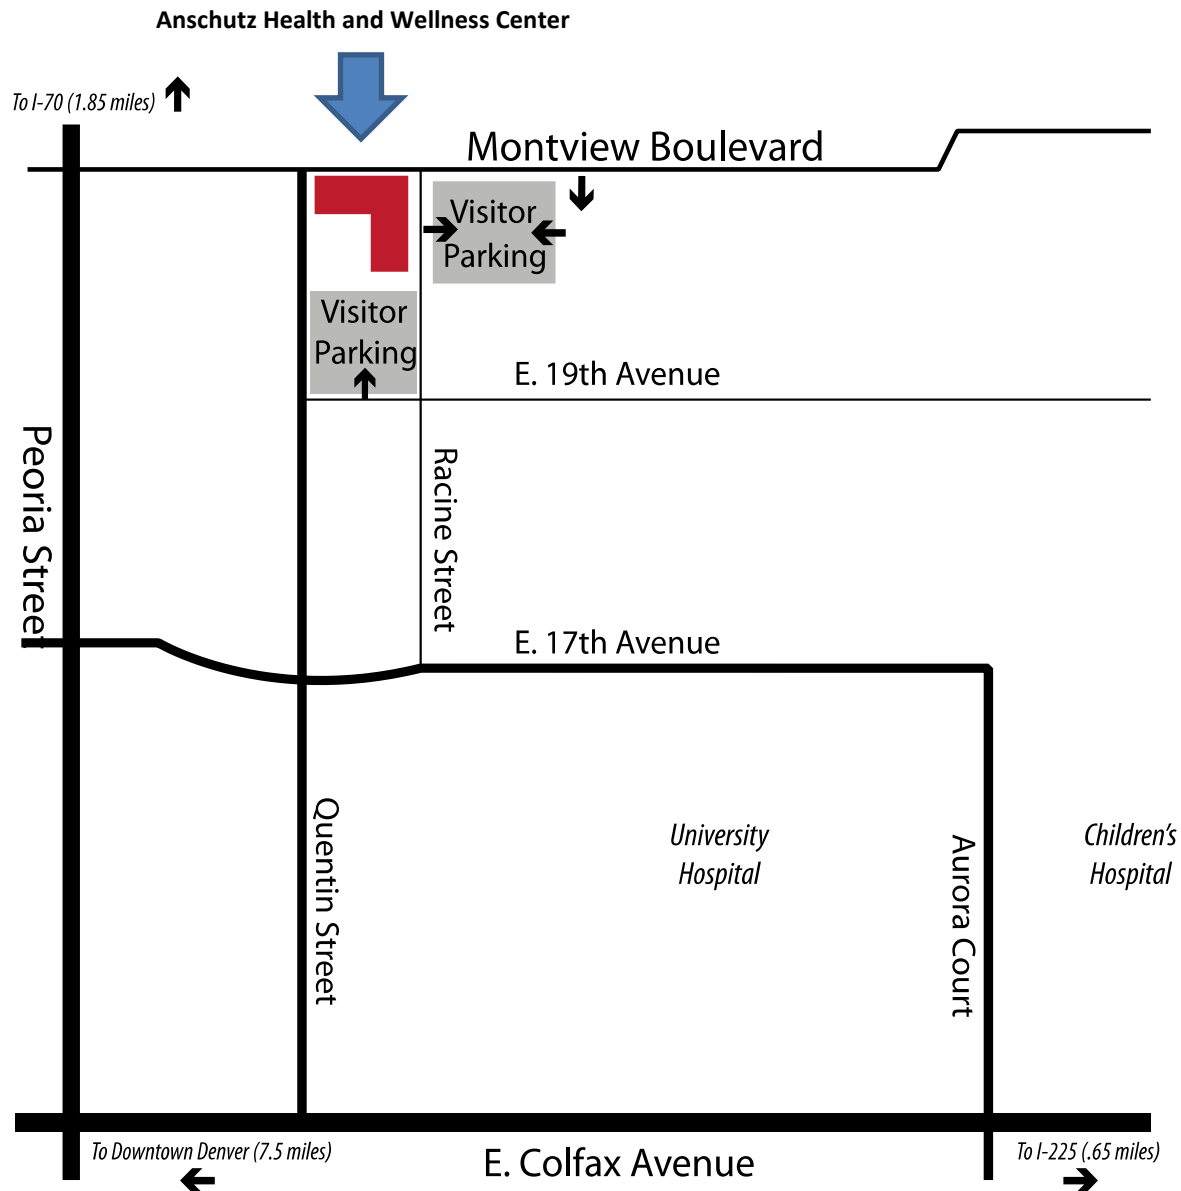

Where Do You Go?

	Location	Notes
Parking Our address: 12348 E. Montview Blvd. Aurora, CO 80045	Snowmass Lot Monte Vista Lot	<ul style="list-style-type: none"> On Racine, directly across from the front door On 19th Ave, at our South entrance to the building Pay at Kiosk for parking
Check-in	1 st floor, main lobby front desk	<ul style="list-style-type: none"> In lobby at main entrance