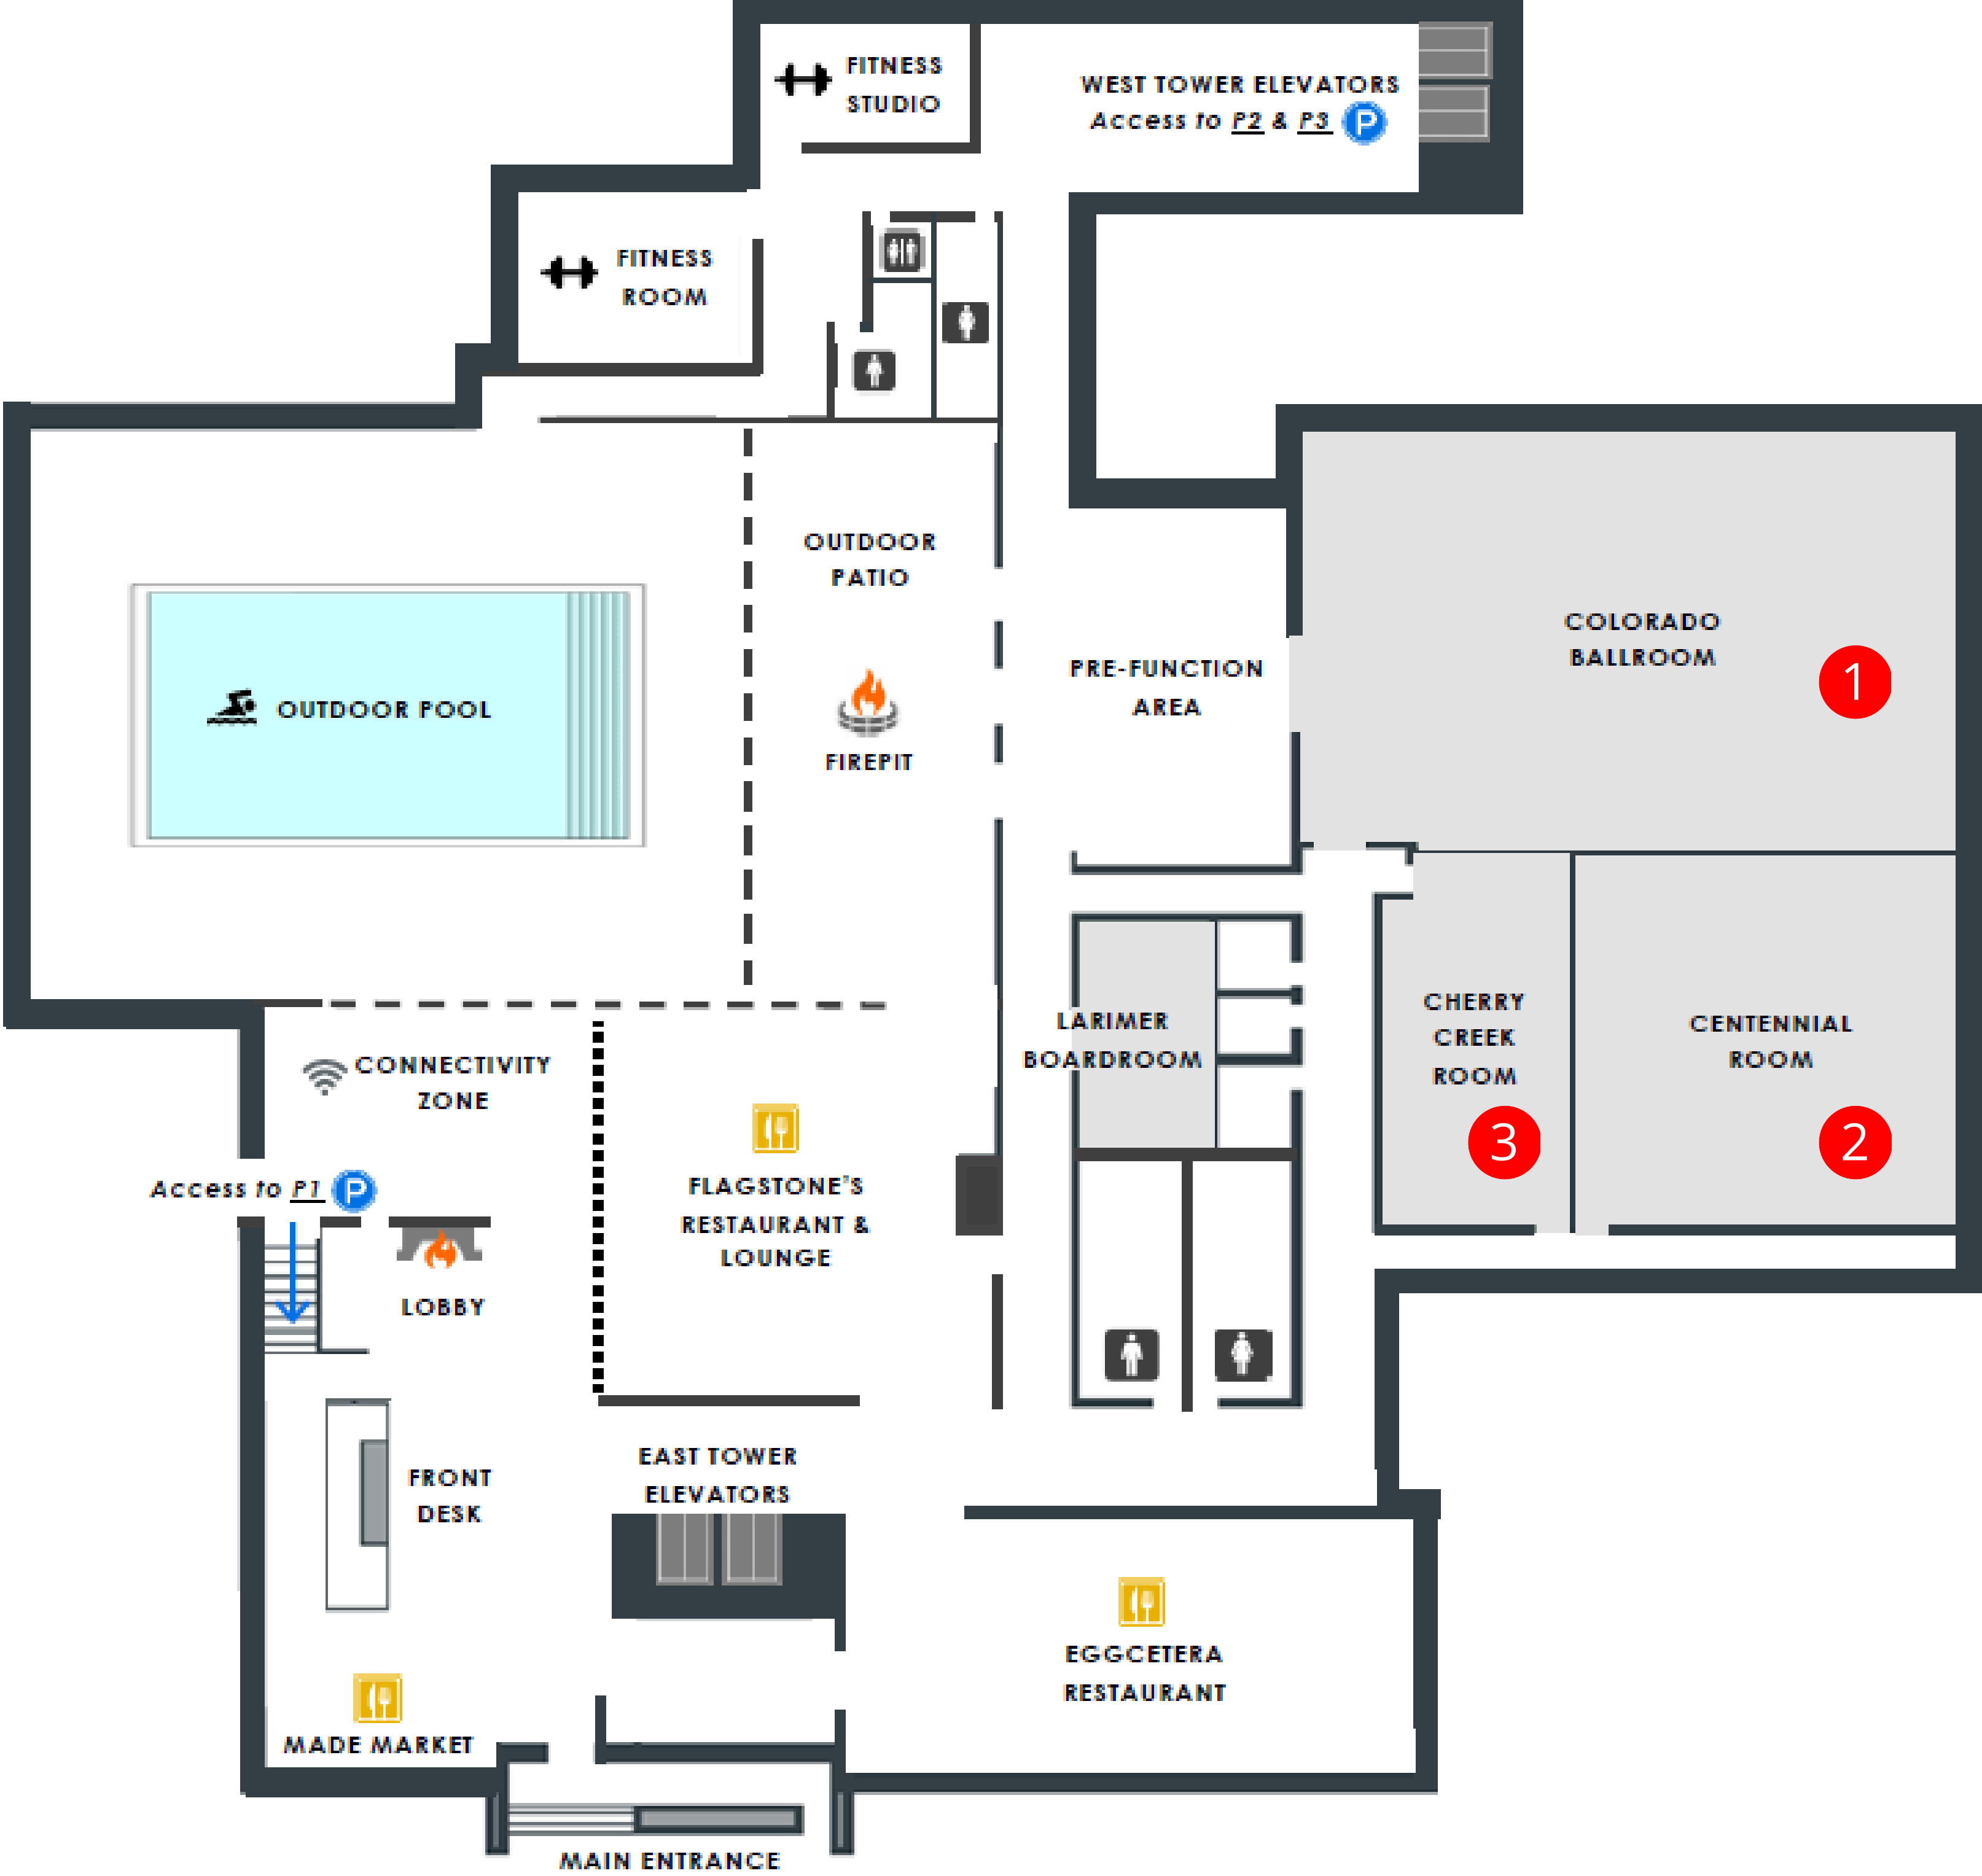

DoubleTree Cherry Creek

Conference Spaces

- 1 Colorado Ballroom
- 2 Centennial Room
- 3 Cherry Creek Room

Hotel Contact

(303) 388-5561