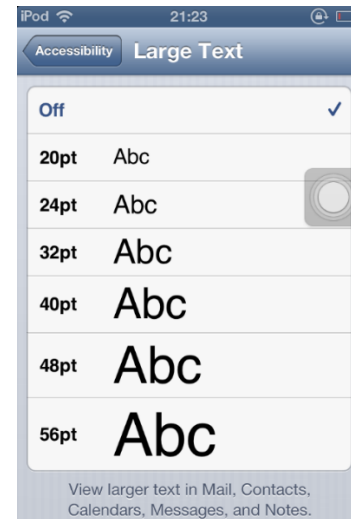

Seeking Older Adults and Participants with Disabilities to Provide User Feedback

The Center for Inclusive Design and Engineering (CIDE), University of Colorado Denver is conducting a research study on the usability of large text features on a mobile device. We need people to try out this functionality during a short usability test.